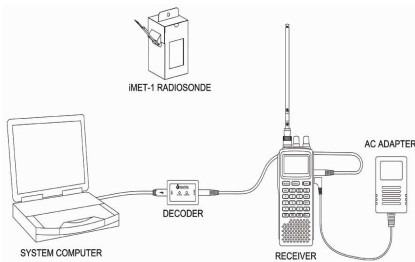

International Met Systems is one of the worlds leading suppliers of upper-air sounding systems. Since 1997, we have delivered over 250 systems to customers in 35 countries.

InterMet offers a complete line of 403 and 1680 MHz products to National Weather Services, Military Units, Universities and Research Institutions. We offer flexible, cost-effective solutions - and the highest level of customer service in the industry.

Specifications Subject to Change without Notice
See iMet-1 Brochure for Radiosonde Information
Rev 140131

InterMet

International Met Systems
3854 Broadmoor SE, Grand Rapids, MI
phone: 616 285-7810, fax: 616 957-1280
e-mail: info@intermetystems.com